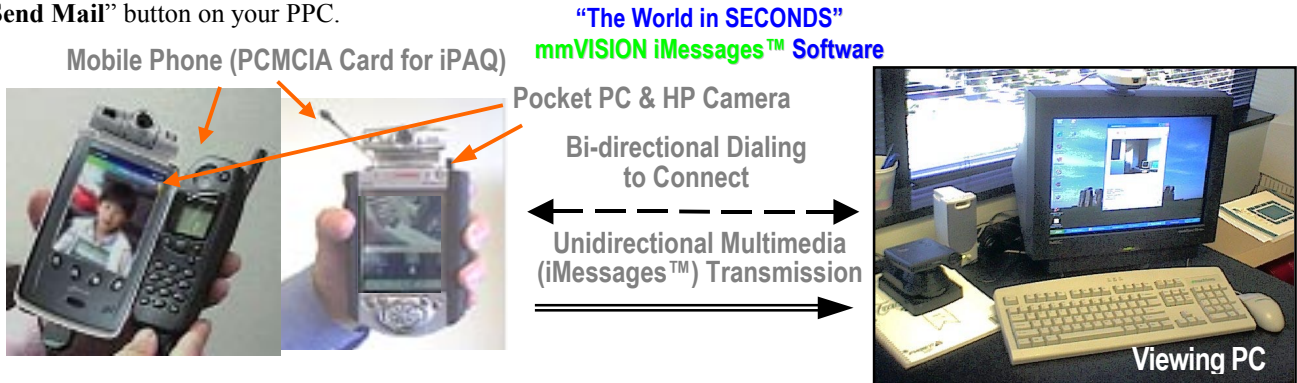

Illustration of iMessages™ Software Feature: Real-Time Multimedia Postcard (from Pocket PC to Windows PC):
To illustrate iMessages sending your multimedia postcards to your colleagues, family members, or others real-time in **SECONDS**, the following are extracted text and screens from iPictures Quick User Guide:

(3) To send your (Multimedia Postcard) iMessages to your Windows PC viewer real-time wirelessly in SECONDS, please click the "Send Mail" button on your PPC.

Illus. for (3): Click "Send Mail" button on Pocket PC.

Illus. for (6): Click newly-arrived iMessages file.

(6) Your iMessages Windows PC viewer may then double-click the newly arrived iMessages file to view and **HEAR** your Multimedia Postcard (sent to him real-time and wirelessly in SECONDS)! Please note the actual VGA image is **FOUR** times the size below.