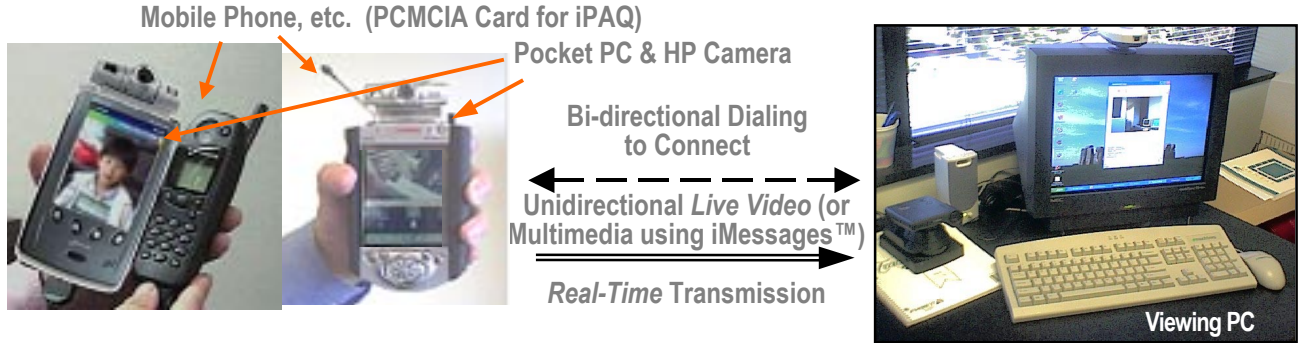

Support of HP Pocket Camera (F1869A) on iPAQ PPC from NEW HP
Introducing mmVISION mmCOMM™ Software

mmVISION iPictures & iVideo:
Talking-Picture™ Video Camera

*The First and Only
in the World!*

“The World in SECONDS”
mmVISION iMessages™:
Instant Multimedia Postcards

“Mobile-Eye on the World™”
mmVISION iView™ Software:
Live-Video & Instant-TelePhotos
to others miles away

Introducing MediaMotion/mmVISION’s powerful mmCOMM software suite:

Breakthrough 2G/2.5G/3G/802.11 W-LAN mobile multimedia ‘killer’ applications for law enforcement, health care, security, disaster relief, insurance, real estate, transportation, energy, construction, travel, news media, consumers, etc.

□ **As a Digital Still Picture Camera**

iPictures™ captures many THOUSANDS of VGA (640x480 pixels) Talking-Pictures™ (compared to hundreds of other’s image-with-NO-Audio of non-HP cameras because of inability to do wavelet video compression) using leading-edge, high-quality and high-ratio wavelet image compression.

iMessages™ allows you to capture photos and edit high-quality multimedia postcard™ or slide-shows (VGA-size pictures, audio, text, and color hand-drawings) in small files, that you can send in seconds to others real-time via cell-phone (“The World in SECONDS™”).

□ **As a Digital Video Camcorder**

iVideo™ captures hour(s) of video (compared to SECONDS of others’ video capture of non-HP cameras because of inability to do wavelet compression) using advanced motion-wavelet video compression (convertible to AVI format), allowing simultaneous capture and compression of audio/video scenes into a removable CF storage card.

□ **As a “Mobile-Eye On the World™”**

*The First and Only
in the World!*

iView™ One-Way Live Video --- between mobile iPAQ/Jornada Pocket PC (with a HP Pocket Camera and a cell-phone), and a Windows PC.

InstantTelePhoto™: (1) Viewing PC user can capture in SECONDS high quality VGA remote-telephotos (of anything he sees) in the live-video (from iPAQ/Jornada). (2) Pocket PC user can send in SECONDS HP-Pocket-Camera-captured VGA-size pictures (*literally from his palm*) wirelessly (to Viewing PC).

Software	Software “Value”	“Discount” From Software Value	(Limited Time) Intro Price
mmVISION iPictures & iVideo software	$99.98	75%	$24.98
mmVISION iMessages software	$99.98	60%	$39.98
mmVISION iView software	$149.98	60%	$59.98

Mobile Multimedia Communication --- Anytime, Anywhere, Anyhow™!