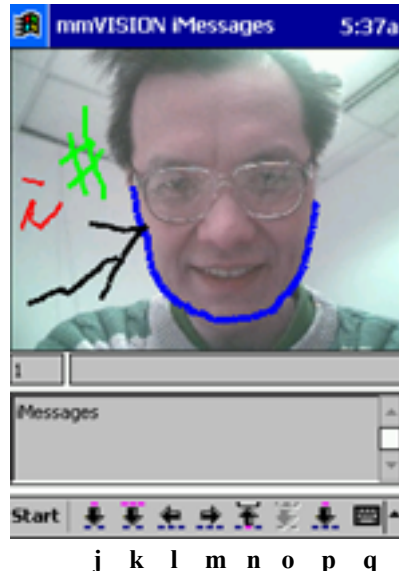

Illustration of iMessages™ Software Feature: Multimedia Postcard / Slide-Show Editor - on Pocket PC

To illustrate iMessages adding audio, hand-writing, and text-caption to your iPictures-captured images, and making multimedia slideshow, the following are extracted text and screens from iMessages Quick User Guide:

Icon bar:

- (a) Draw
- (b) Zoom
- (c) Color for draw
- (d) Draw width
- (e) Load image
- (f) Erase last draw
- (g) Erase all draws
- (h) Add audio and text
- (i) Keyboard

Icon bar:

- (j) insert one frame
- (k) insert mmv file
- (l) previous frame
- (m) next frame
- (n) cut . . this frame
- (o) paste frame
- (p) update current frame
- (q) Keyboard