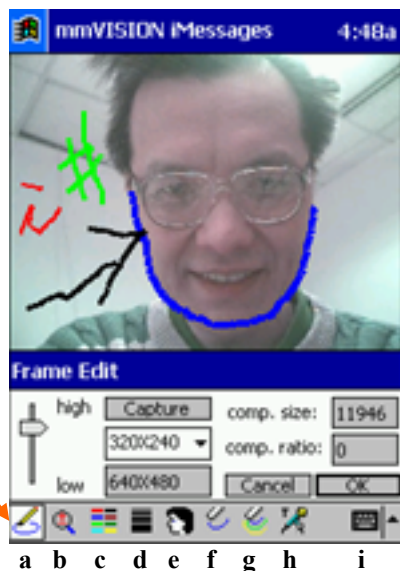

Support of HP Pocket Camera (F1869A) on iPAQ PPC from NEW HP
Introducing mmVISION mmCOMM™ Software

*The First and Only
in the World!*

"The World in SECONDS"
mmVISION iMessages™:
Instant Multimedia Postcards

Your mmVISION iMessages™ software allows you to capture photos ("A Picture is a Thousand Words?"), edit them into **multimedia VGA (640x480) postcards** and **send** them **real-time to others in SECONDS**, using mobile phone (GSM/CDMA/GPRS/2G/2.5G/3G / 802.11 WLAN). Your HP Jornada or iPAQ Pocket PC equipped with a HP Pocket Camera, and wireless phone at any location can be conveniently connected to the remote PC viewer *either* through simple point-to-point direct dialing *or* the Internet.

iMessages™ Software (v.1.0)

- **Multimedia Postcard / Slide-Show Editor:** Allows you to add voice, music-audio, hand-writing, and text-caption to your iPictures™- or iView™- captured images, and convert them into multimedia postcards or slide-shows, and send them real-time wirelessly to others in SECONDS (or email or stream over the Internet) !
- **Two Ways to Connect:** (1) Point-to-Point Direct Dialing Mode. (2) Internet Mode.
- **Various Telecom Networks:** GSM / CDMA, satellite, CDPD, GPRS, 3G, 802.11 W-LAN, or POTS line.

Optional: Special Telecom: Low-Cost Packetized Digital Short-wave Radio, or Satellite Phone.

*The First and Only
in the World!*

"The World in SECONDS"
mmVISION iMessages™:
Instant Multimedia Postcards

Mobile Multimedia Communication
--- Anytime, Anywhere, Anyhow™!

Illustration of iMessages™ Software Feature: Multimedia Postcard / Slide-Show Editor - on Pocket PC