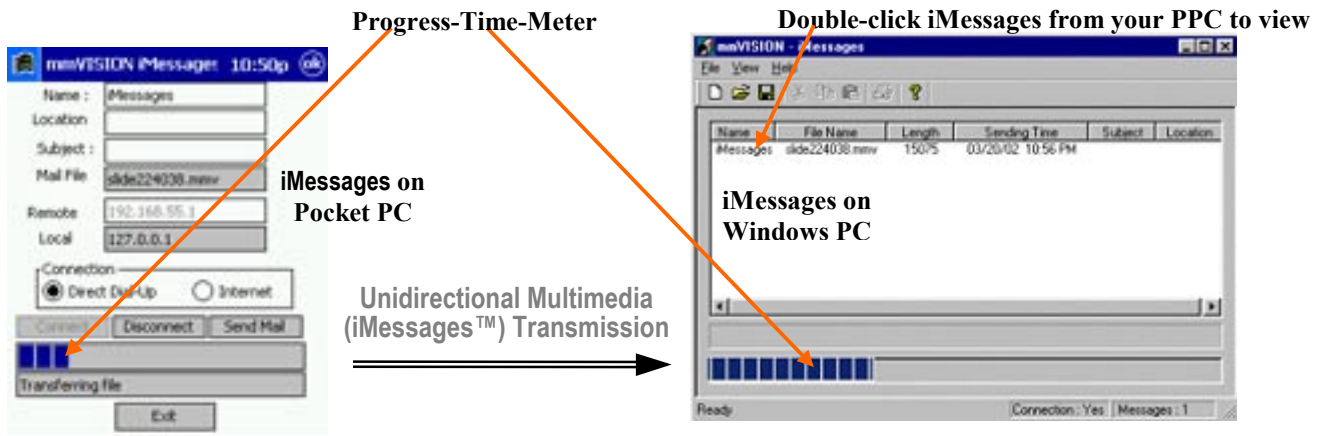

Illustration of iMessages™ Software Feature: Real-Time Multimedia Postcard (from Pocket PC to Windows PC):
To illustrate iMessages sending your multimedia postcards to your colleagues, family members, or others real-time in **SECONDS**, the following are extracted text and screens from iPictures Quick User Guide:

(3) To send your (Multimedia Postcard) iMessages to your Windows PC viewer real-time wirelessly in SECONDS, please click the "Send Mail" button on your PPC.

Illus. for (3): Click "Send Mail" button on Pocket PC.

Illus. for (6): Click newly-arrived iMessages file.

(6) Your iMessages Windows PC viewer may then double-click the newly arrived iMessages file to view and **HEAR** your Multimedia Postcard (sent to him real-time and wirelessly in SECONDS)! Please note the actual VGA image is **FOUR** times the size below.